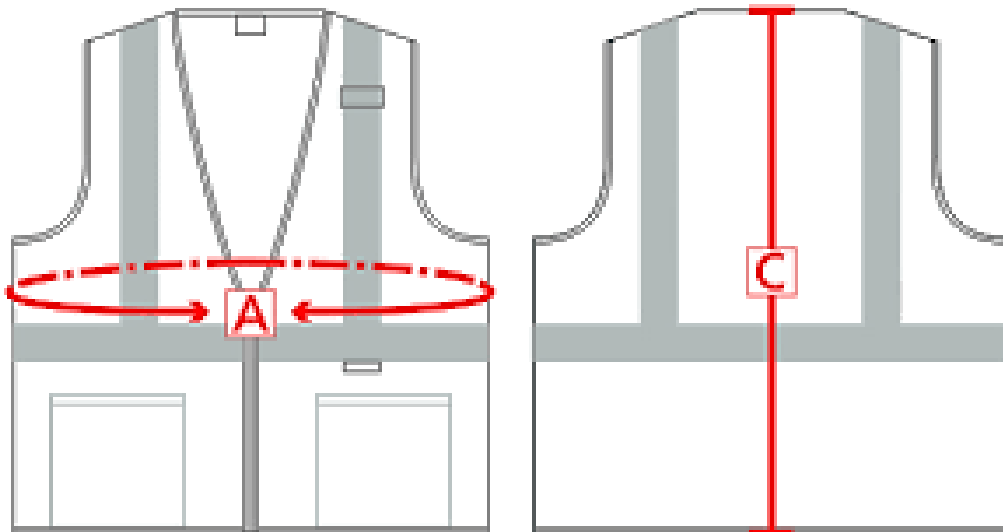

## SIZE CHART FOR REFLECTIVE SAFETY JACKETS

**w.e.f. 20/11/2020**

### Measurements:

Size	A	C
	Vest Exterior Chest Circumference	Center Length
S	41.0"	25.0"
M	43.0"	25.0"
L	45.0"	26.0"
XL	47.0"	27.0"
XXL	49.0"	27.0"
XXXL	51.0"	28.0"

- All sizes unit are measured in Inches.
- There may be a variation 0.5" – 1.0" inches.
- Minimum Order Quantity (MOQ) is 100 Nos. for each size.